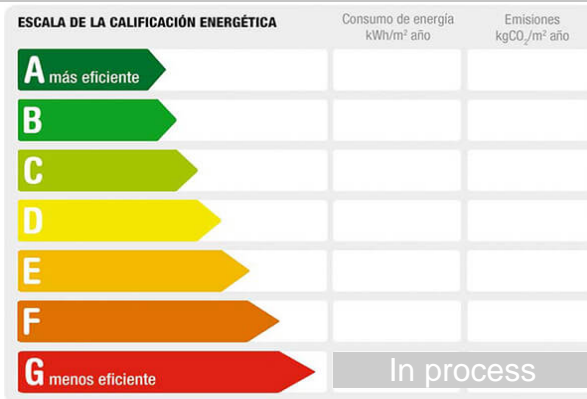

Reference: **21032**
 Property type: Garage
 Sale/rent: For sale
 Price: **11.500 €**
 Condition: Closed

Address: Sant Isidre
 Town: Cambrils
 Province: Tarragona
 Postal code: 43850
 Zone: Eixample

Sqm built: 8 **Garages:** 1